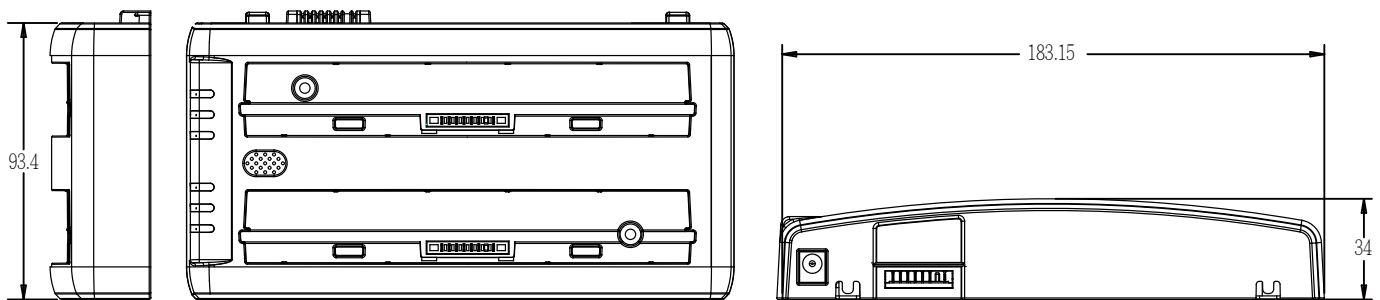

## Mechanical Drawing

## Specification

<b>Dimension</b>	183.2 x 93.4 x 34 (mm)
<b>Power Input</b>	19V DC IN
<b>Charging Time</b> *	BS101: 3 hours to be full charged BM101: 3 hours to be full charged BL101: 6 hours to be full charged
<b>Package Contents</b>	<ul style="list-style-type: none"><li>• Dual-bay Battery Charger x 1</li><li>• 19V AC Adapter x 1</li><li>• Power Cord x 1</li><li>• Quick Start Guide x 1</li></ul>