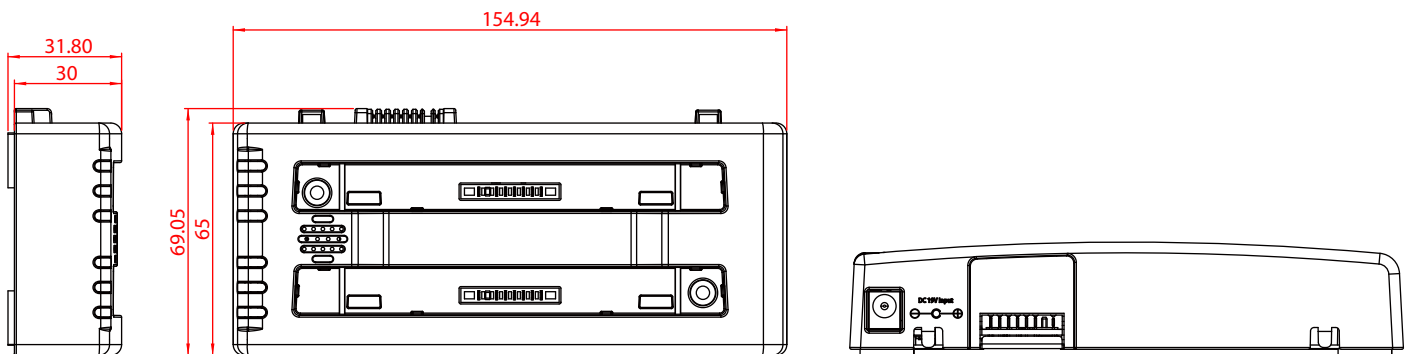

Product Features

- Stand-alone charger for spare batteries
- Dual charging bays supported
- Quick and easy charge for M900 Series battery
- Compatible with BS900 battery.
- LED indicators to show current battery charging status.
- Buzzer for charging error warning

Mechanical Drawing

Specification

Dimension	154.94 x 69.05 x 31.80 mm
Power Input	12 ~ 19V DC IN
Charging Time *	BS900: 3 hours to be full charged
Package Contents	<ul style="list-style-type: none">• Dual-bay Battery Charger x 1• 19V AC Adapter x 1• Power Cord x 1• Quick Start Guide x 1