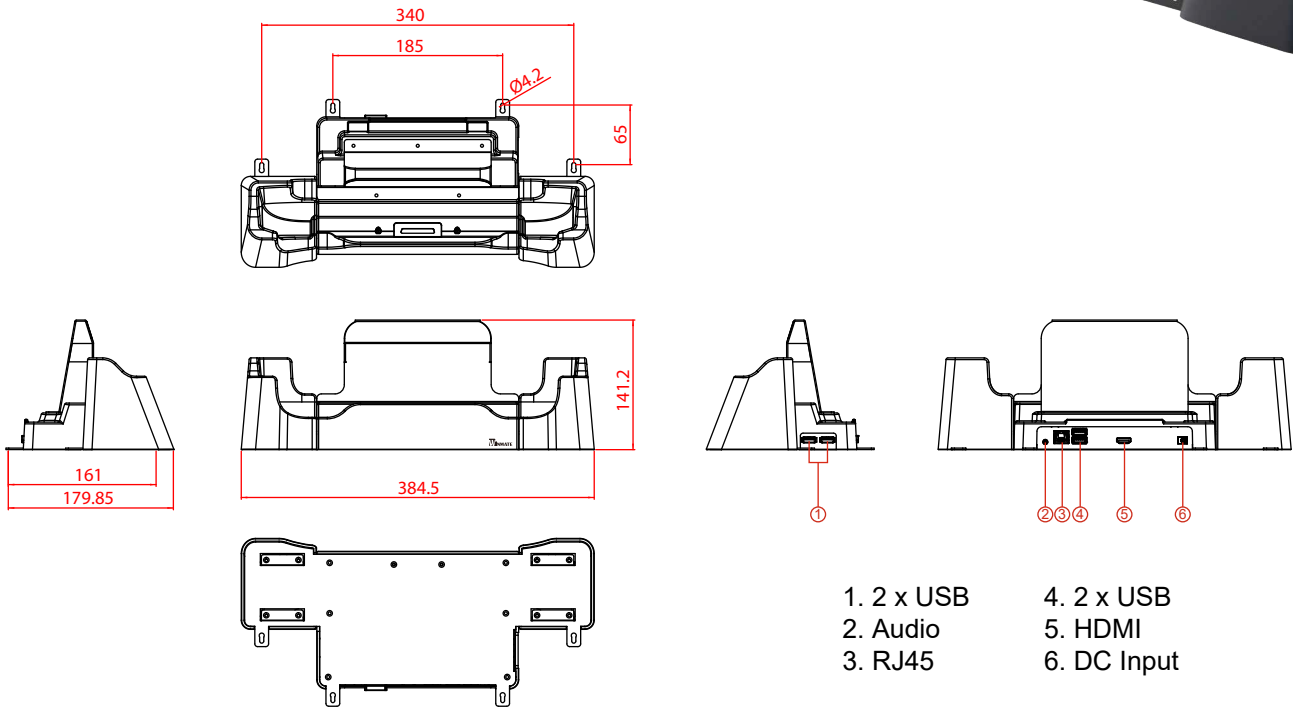

# DD-M133WK

## Docking station

### Features:

- Easy to charge M133WK Series Tablets
- User friendly viewing angle with extended I/O interface
- Can be mounted directly to table top
- LAN passthrough from Tablet

### Specification:

Dimension	384.5 x 179.85 x 141.2 mm
Power Input	19V DC in (Default)
I/O Support	USB 3.0 x 4 RJ45 x 1 HDMI x 1 Audio x 1
Operating Temperature	0°C~40°C
Package	Including Power supply, Power cord