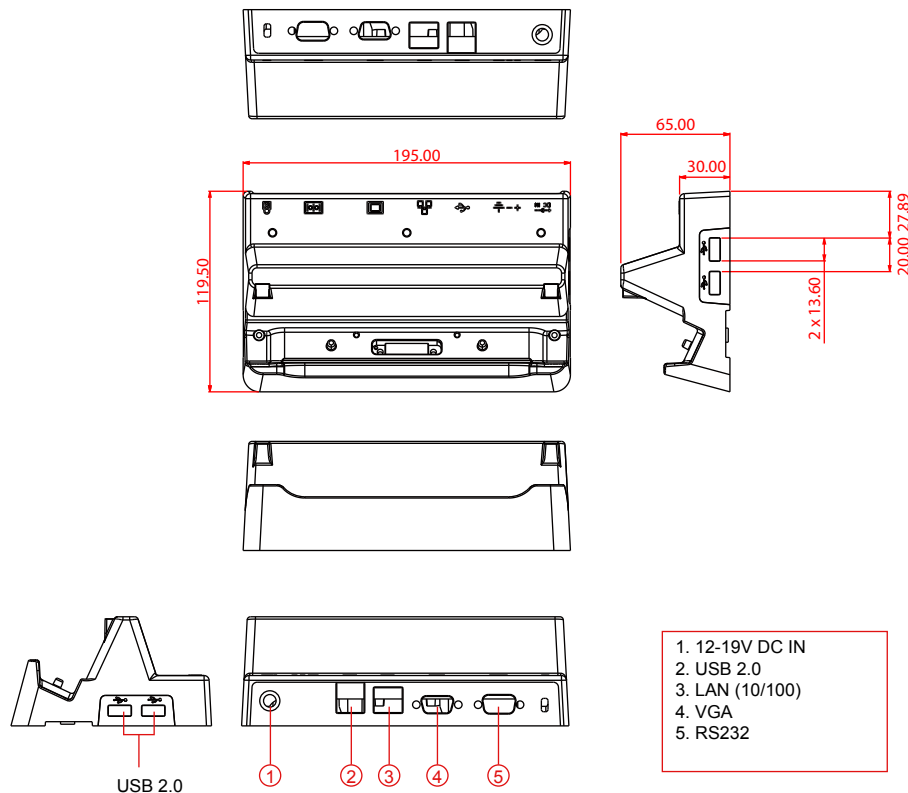

Desk Dock for M900P

DD-M900P

Winmate Part No. 98DA0000001

Product Features:

- Easy to charge M900 Series Tablets
- User friendly viewing angle with extended I/O interface
- Accessible to both Standard and High-Capacity batteries
- Operating temperature : -20°C ~ 60°C

Mechanical Drawing

Specification

Dimension		195.0 x 119.5 x 65.0 mm
Power Input		12-19V DC IN (Default)
I/O Support	Rear	RS232 x 1 USB 2.0 x 2 10/100 LAN x 1 VGA x 1 DC Jack
	Side	USB 2.0 x 2