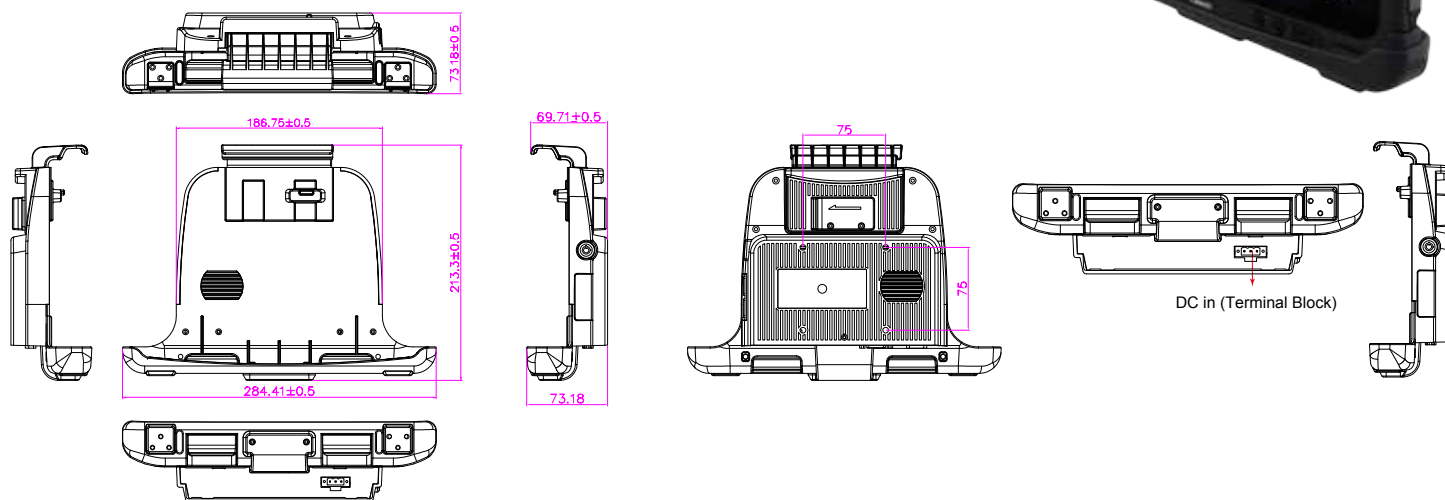

Vehicle Cradle for M101H/S

VC-M101S

Product Features:

- Keeps the tablet securely fastened on moving vehicles
- Anti-theft design with key lockable cradle
- Wide power voltage input (9~36V DC-in)
- IP52 design (Rain proof)
- VESA standard for various standard fixtures

Mechanical Drawing

One hand docking :

1 Insert the Tablet PC into the docking

2. Push down the hook, the lock will lock automatically

One hand undocking :

1.Slide the latch to open the hook

2.Remove the Tablet from docking

Specification

Dimension	284.41 x 213.3 x 73.18 mm
Power Input	9~36V DC In
Mounting	75 x 75mm VESA Mount
Vibration	MIL STD. 810G, 5 ~ 500Hz, 2.24G