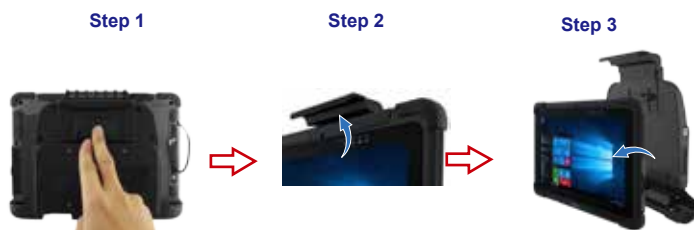

Vehicle Cradle for M101H/S

VC-M101S

Product Features:

- Keeps the tablet securely fastened on moving vehicles
- Anti-theft design with key lockable cradle
- Wide power voltage input (9~36V DC-in)
- IP52 design (Rain proof)
- VESA standard for various standard fixtures

Mechanical Drawing

One hand docking :

1 Insert the Tablet PC into the docking

2. Push down the hook, the lock will lock automatically

One hand undocking :

1.Slide the latch to open the hook

2.Remove the Tablet from docking

Specification

Dimension	284.41 x 213.3 x 73.18 mm
Power Input	9~36V DC In
Mounting	75 x 75mm VESA Mount
Vibration	MIL STD. 810G, 5 ~ 500Hz, 2.24G