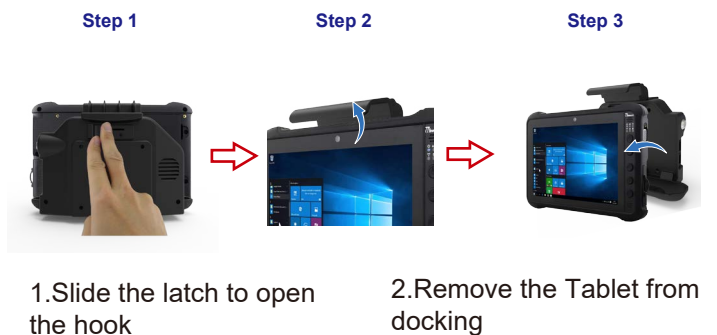

One hand undocking :

Specification

Dimension	236.78 x 162.37 x 71.38 mm
Power Input	9~36V DC In
I/O Support	4 x USB 2.0(Rear x2, Bottom x2) 1 x LAN (10/100) 1 x RS232 1 x VGA (Optional) 1 x GPS ANT SMA x 1