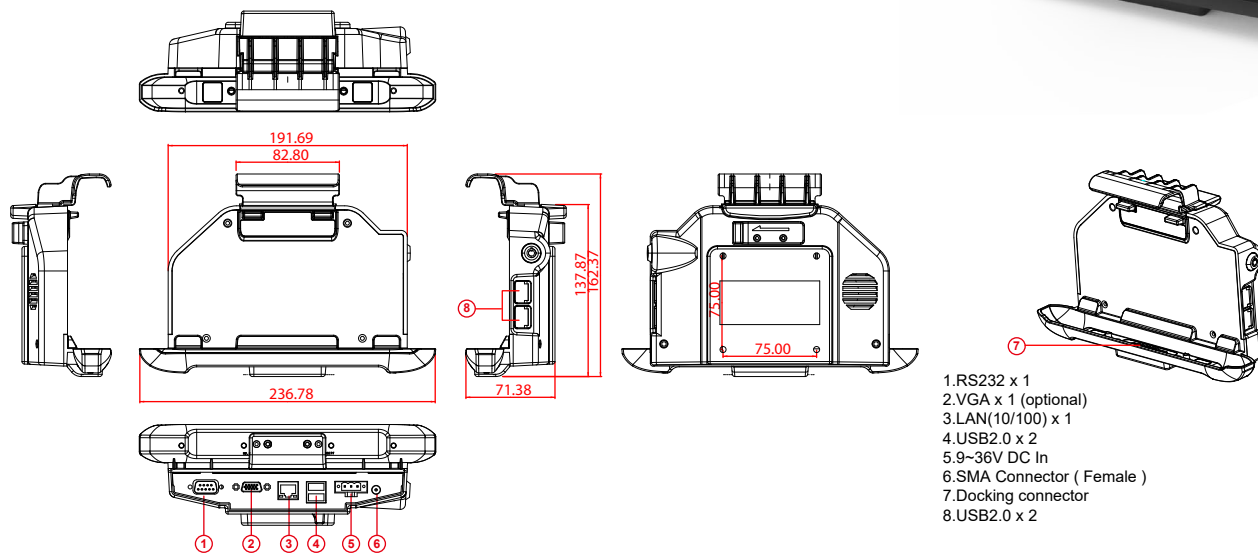

# Vehicle Docking for M900P

VD-M900P

## Product Features:

- Hold the tablet stably on moving vehicle
- Anti-theft design with key lockable cradle
- Wide power voltage input (9~36V DC in)
- 75 x 75 VESA standard for various standard fixtures
- SMA connector (Female) for external GPS antenna

## Mechanical Drawing :

## Specification

Dimension	236.78 x 162.37 x 71.38 mm
Power Input	9~36V DC In
I/O Support	4 x USB 2.0(Rear x2, Bottom x2) 1 x LAN (10/100) 1 x RS232 1 x VGA (Optional) 1 x GPS ANT SMA x 1